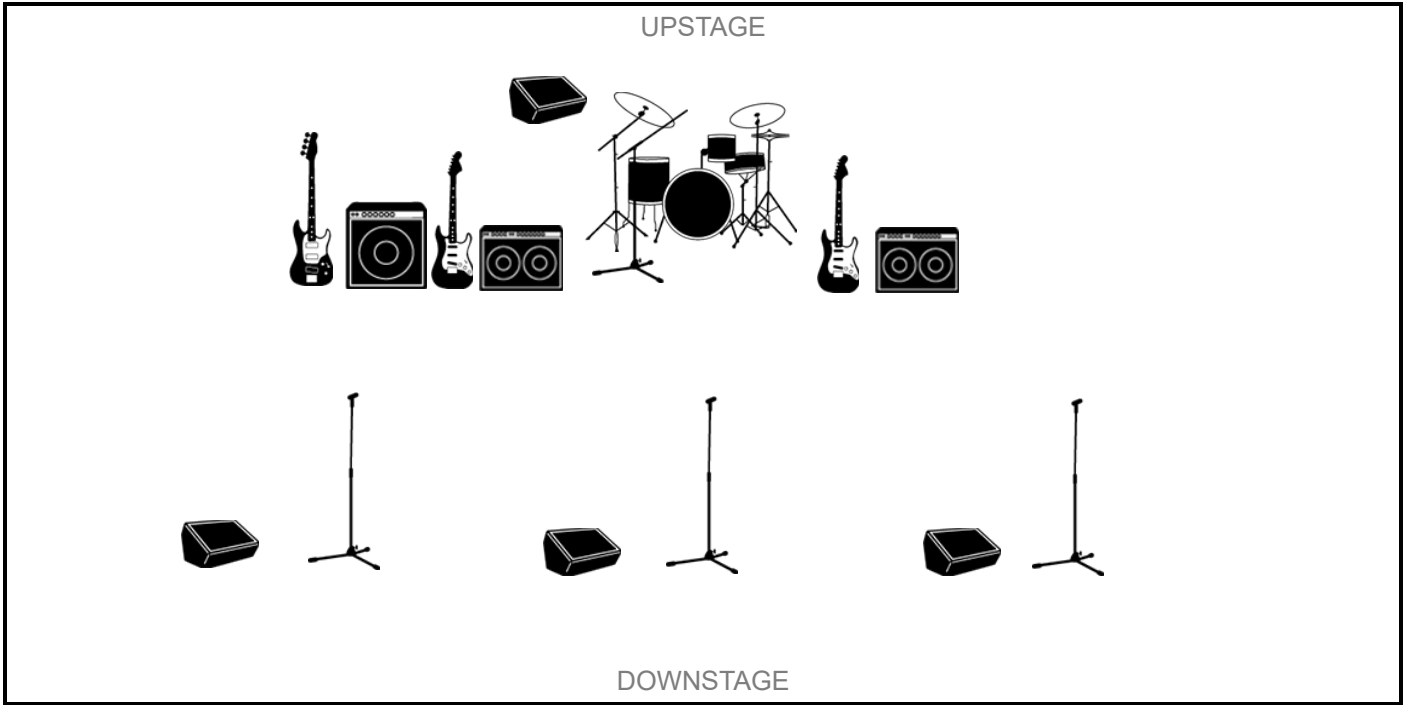

BAND NAME

BREAKTIME

VENUE

STANDARD 4 PC

DATE / TIME

STAGE

INPUT LIST

1	Sean Vocals	9	Rhythm Guitar	17		25	
2	Thommy Vocals	10	Overhead L	18		26	
3	Frankie Vocals	11	Overhead R	19		27	
4	Zach Vocals	12		20		28	
5	Kick	13		21		29	
6	Snare	14		22		30	
7	Bass Guitar	15		23		31	
8	Lead Guitar	16		24		32	

NOTES

The frontline (House L-R) is Sean, Thommy, Frankie. Zach is on the kit. All musicians take vocals in their monitors. Zach's mix includes (by loudness) vocals, bass, and guitars.